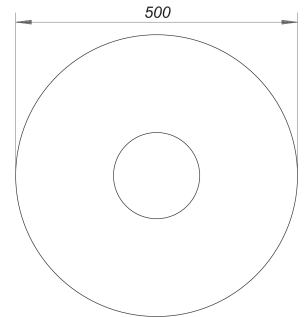

## waterproofing collar S 15, EPDM, d: 500 mm

---

Part number: 790125  
GTIN: 4001636790125  
Rebate group: 3

---

---

### Description:

waterproofing collar S 15, EPDM, d: 500 mm  
cut from single-ply membrane material, used with floor drains series 15 and raising piece 550  
EPDM, d: 500 mm  
Other materials on request.