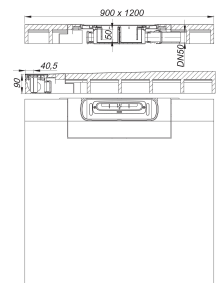

shower underlay DallFlex Wall, DN 50, 0,9 x 1,2 m

Part number: 540065
GTIN: 4001636540065
Rebate group: 11

Description:

shower underlay DallFlex Wall, DN 50, 0,9 x 1,2 m
with drain point positioned against the wall for installation with CeraWall and CeraFloor shower channels.
Outlet DN 50 horizontal, can be positioned on three sides without tools, with ball-joint, adjustable 0 – 15 degrees

specification

- DallFlex drain body system as per DIN EN 1253
- flexible sealing collar for secure bonding of under-tile waterproofing
- removable trap insert, 50 mm water seal (conforming to DIN EN 1253)
- temporary blanking plate
- suitable for wheelchairs if tile size > 5 x 5 cm