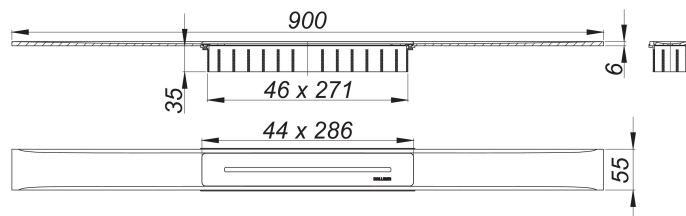

## shower channel CeraFloor Select brass matt, 900 mm

Part number: 538390  
 GTIN: 4001636538390  
 Rebate group: 11

### Description:

shower channel CeraFloor Select brass matt, 900 mm

for installation with drain body DallFlex, DallFlex Plan, DallFlex vertical and shower underlay DallFlex Floor, DallFlex Floor Plan, DallFlex Wall, DallFlex Wall Plan.

Drainage Strip with engineered precision fall, flush-mounted in the shower area. Suitable for floor finish of 10 – 32 mm and wall finish of 12 – 24 mm (including adhesive), length can be adjusted by one millimeter.

specification

- cover plate
- accessories for installation and positioning
- temporary blanking plate

Material

304 stainless steel, 6 mm solid, load class K 3 (300 kg), PVD coating in brass matt

Ordering CeraFloor Select: