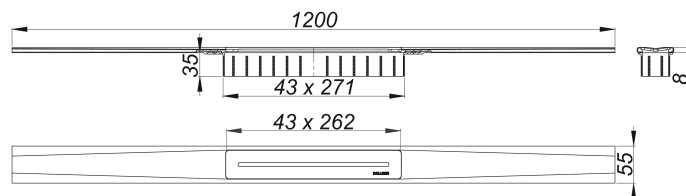

## shower channel CeraFloor Pure, 1200 mm

Part number: 538222

GTIN: 4001636538222

Rebate group: 11

### Description:

shower channel CeraFloor Pure, 1200 mm

for installation with drain body DallFlex, DallFlex Plan, DallFlex vertical and shower underlay DallFlex Floor, DallFlex Floor Plan, DallFlex Wall, DallFlex Wall Plan.

Drainage Strip with integrated transverse fall, flush-mounted in the shower area.

Suitable for floor finish of 12 – 32 mm and wall finish of 12 – 24 mm (including adhesive), length can be adjusted by one millimeter.

specification

- cover plate
- accessories for installation and positioning
- temporary blanking plate

Material

304 stainless steel, 1,5 mm, load class K 3 (300 kg)

Ordering CeraFloor Pure:

Please order drain body DallFlex or shower underlay DallFlex Floor/Wall + shower channel CeraFloor Pure as two components.