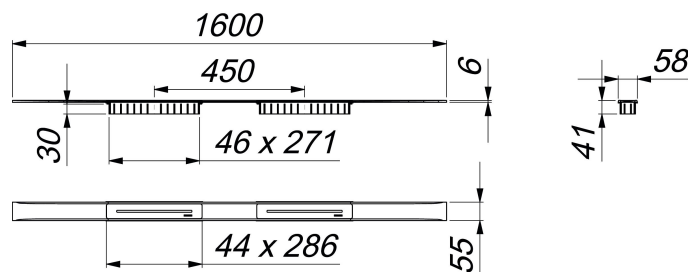

shower channel CeraFloor Select Duo satin stainless steel, 1600 mm

Part number: 537591
 GTIN: 4001636537591
 Rebate group: 11

Description:

shower channel CeraFloor Select Duo satin stainless steel, 1600 mm

for installation with drain body DallFlex Duo, DallFlex Plan Duo and DallFlex Duo vertical.

Drainage Strip with engineered precision fall, flush-mounted in the shower area. Suitable for floor finish of 10 – 32 mm and wall finish of 12 – 24 mm (including adhesive), length can be adjusted by one millimeter.

specification

- two cover plates
- accessories for installation and positioning
- temporary blanking plate

material

304 stainless steel, 6 mm solid, satin finished, load class K 3 (300 kg)

Ordering CeraFloor Select Duo: