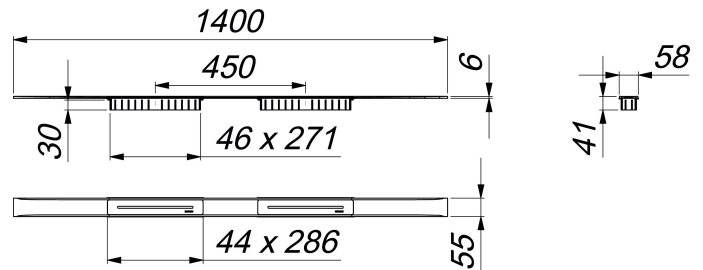

shower channel CeraFloor Select Duo satin stainless steel, 1400 mm

Part number: 537577
 GTIN: 4001636537577
 Rebate group: 11

Description:

shower channel CeraFloor Select Duo satin stainless steel, 1400 mm

for installation with drain body DallFlex Duo, DallFlex Plan Duo and DallFlex Duo vertical.

Drainage Strip with engineered precision fall, flush-mounted in the shower area. Suitable for floor finish of 10 – 32 mm and wall finish of 12 – 24 mm (including adhesive), length can be adjusted by one millimeter.

specification

- two cover plates
- accessories for installation and positioning
- temporary blanking plate

material

304 stainless steel, 6 mm solid, satin finished, load class K 3 (300 kg)

Ordering CeraFloor Select Duo: