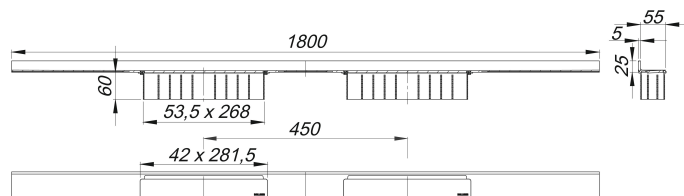

shower channel CeraWall Select Duo satin stainless steel, 1800 mm

Part number: 536235
 GTIN: 4001636536235
 Rebate group: 11

Description:

shower channel CeraWall Select Duo satin stainless steel, 1800 mm
 for installation with drain body DallFlex Duo, DallFlex Duo Plan and DallFlex Duo vertical.
 Drainage-strip with engineered precision fall, visibly installed at the junction of wall and floor. Suitable for floor and wall finish of 12 – 24 mm (including adhesive), length can be adjusted by one millimeter.

specification

- two cover plates
- self-adhesive security tape S 3 with cut-resistant stainless steel mesh and sound insulation
- accessories for installation and positioning
- construction and sealing adhesive
- temporary blanking plate with integrated level

material

304 stainless steel, satin finished

Ordering CeraWall Select Duo:

Please order drain body DallFlex Duo + shower channel CeraWall Select Duo as two separate components.

Spare parts:

535535 cover plate CeraWall Select stainless s