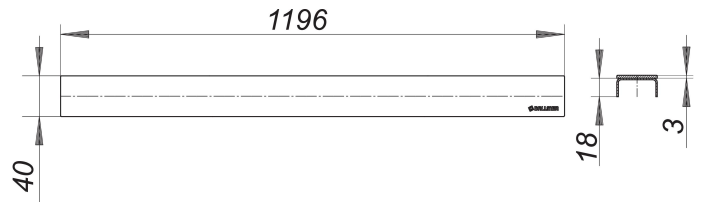

cover plate CeraLine black matt, 1200 mm

Part number: 527257
GTIN: 4001636527257
Rebate group: 8

Description:

cover plate CeraLine black matt, 1200 mm
Cover plate for all CeraLine channels, suitable for all tile, stone finishes 5 – 19 mm (incl. adhesive), 40 mm wide

material
304 stainless steel, 3 mm veneer, PVD coating in black matt, load class K 3 (300 kg)