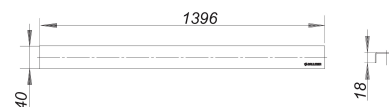

cover plate CeraLine Standard, 1400 mm

Part number: 524218
GTIN: 4001636524218
Rebate group: 8

Description:

cover plate CeraLine Standard, 1400 mm

Cover plate for all CeraLine channels, suitable for all tile, stone finishes 2 – 16 mm (incl. adhesive), 40 mm wide

material

304 stainless steel, load class K 3 (300 kg)