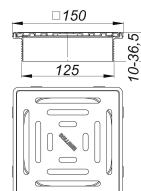

grating DallDrain Select, 150 x 150 mm

Part number: 517173
GTIN: 4001636517173
Rebate group: 6

Description:

grating DallDrain Select, 150 x 150 mm

Grating with stainless steel grate in stainless steel frame, suitable for drain bodies DallDrain, CeraDrain and raising pieces DallDrain, CeraDrain.

Specification

- Stainless steel grate and frame
- Spigot can be shortened for floor coverings 10 – 36 mm (including adhesive)

Material

304 stainless steel grate, load class K 3 (300 kg); spigot ABS, 304 stainless steel frame
Side-adjustable +/- 5 mm.