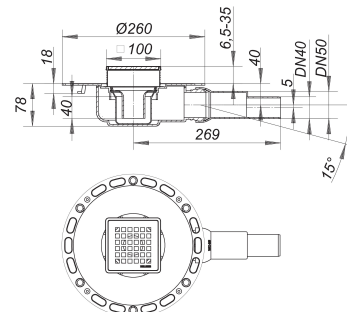

## floor drain TistoPlan Quadra 10, DN 40/DN 50, 100 x 100 mm

Part number: 514301  
 GTIN: 4001636514301  
 Rebate group: 5

### Description:

floor drain TistoPlan Quadra 10, DN 40/DN 50, 100 x 100 mm  
 conforming to DIN EN 1253 (approval)  
 outlet DN 40/DN 50 horizontal, with ball-joint, adjustable 0 – 15 degrees

#### specification

- flange with fleece surface
- Tisto-membrane
- removable trap insert, 40 mm water seal (deviating to DIN EN 1253)
- temporary blanking plate
- height adjustable grating

#### material

polypropylene  
 grate 304 stainless steel, load class K 3 (300 kg)  
 with design grate Quadra, 304 stainless steel, frame 304 stainless steel, 100 x 100 mm