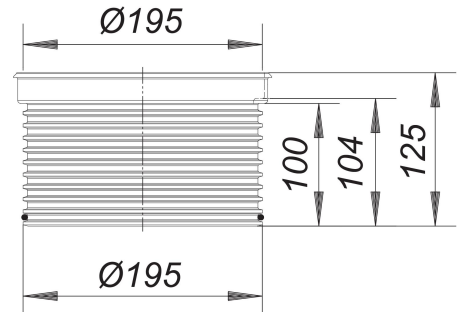

frame extension type 620

Part number: 910684
GTIN: 4001636910684
Rebate group: 3

Description:

frame extension type 620
used with yard drain types 605, 606, 615 and 616

material:
polypropylene