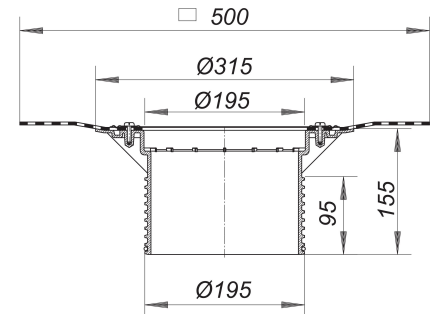

raising piece type 618 DallBit

Part number: 862501
GTIN: 4001636862501
Rebate group: 3

Description:

raising piece type 618 DallBit

used with yard drain types 605, 606, 615 and 616

With 500 x 500 mm collar of 5.0 mm thick bituminous membrane, welded to the flange and secured with stainless steel clamp ring.

material:

polypropylene