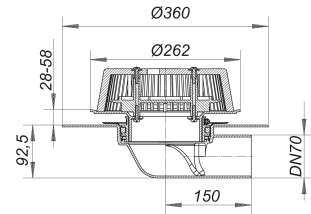

---

Part number: 641151  
GTIN: 4001636641151  
Rebate group: 10

---

---

Description: