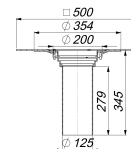

raising piece type 630 DallBit

Part number: 622587
GTIN: 4001636622587
Rebate group: 10

Description:

raising piece type 630 DallBit

used with roof drain types 62 and 64, with factory-fitted collar of 5.0 mm modified bitumen membrane, 500 x 500 mm, welded to the flange and clamped with a stainless steel clamp ring

specification:

- seal
- can be extended with DN 125 plastic pipe, cut to suit on site for insulation 50 - 250 mm

material:

polypropylene, UV-stabilized

Spare parts: