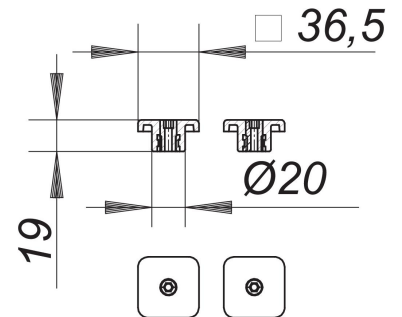

adjustable pedestals

Part number: 523983
GTIN: 4001636523983
Rebate group: 8

Description:

adjustable pedestals
Standard height pedestals (supplied x 2), available as spare parts

CeraLine: kits needed
500 - 600 2
700 - 1000 3
1100 - 1200 4
1300 - 1700 5
1800 - 2000 6