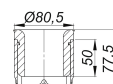

### Description:

trap insert DallDrain

Suitable for floor drains and drain bodies DallDrain and DallDrain vertical.