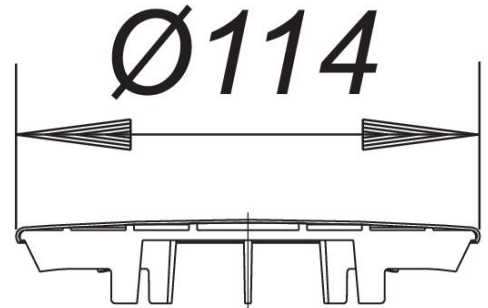

raised grid ORIO, stainless steel

Part number: 160706
GTIN: 4001636160706
Rebate group: 1

Description:

raised grid ORIO, stainless steel
ABS, with choice of finish: stainless steel, chromed or white

Spare parts:

160294 shower trap ORIO 60, raised grid stainl