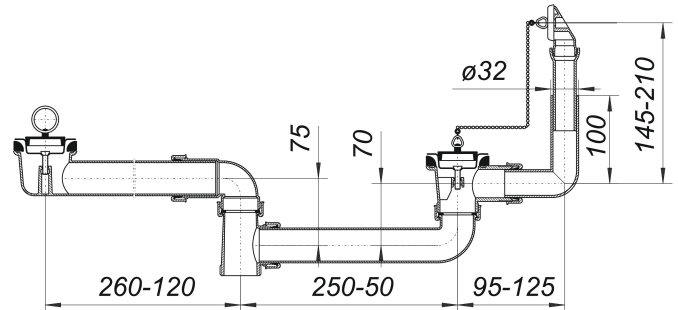

waste and overflow set type 023 U, 1 1/2"

Part number: 110305
GTIN: 4001636110305
Rebate group: 1

Description:

waste and overflow set type 023 U, 1 1/2"
conforming to DIN EN 274
for a double sink, reversible, with plug and chain

material:
polypropylene