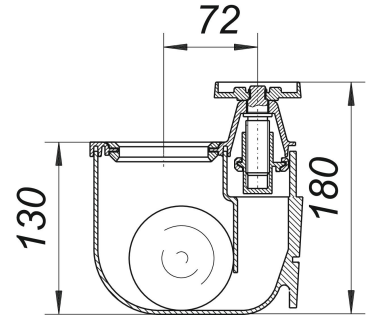

Ballstau rising ball assembly

Part number: 724809
GTIN: 4001636724809
Rebate group: 3

Description:

Ballstau rising ball assembly
spare part for Ballstau 110

Spare parts:

724823 Ballstau handwheel and seal

724830 Ballstau 110 gasket set

724878 ball 240 for Ballstau 110

724892 back flow seal for Ballstau 110