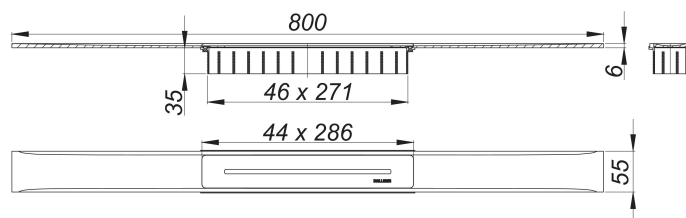

## shower channel CeraFloor Select black matt, 800 mm

Part number: 538239  
 GTIN: 4001636538239  
 Rebate group: 11

### Description:

shower channel CeraFloor Select black matt, 800 mm

for installation with drain body DallFlex, DallFlex Plan, DallFlex vertical and shower underlay DallFlex Floor, DallFlex Floor Plan, DallFlex Wall, DallFlex Wall Plan.

Drainage Strip with engineered precision fall, flush-mounted in the shower area. Suitable for floor finish of 10 – 32 mm and wall finish of 12 – 24 mm (including adhesive), length can be adjusted by one millimeter.

specification

- cover plate
- accessories for installation and positioning
- temporary blanking plate

Material

304 stainless steel, 6 mm solid, load class K 3 (300 kg), PVD coating in black matt

Ordering CeraFloor Select: