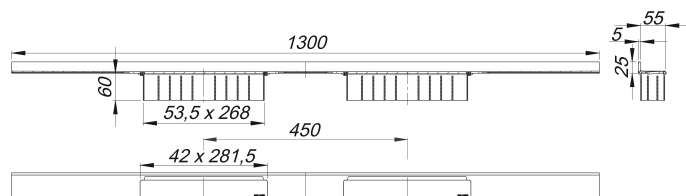

shower channel CeraWall Select Duo polished stainless steel, 1300 mm

Part number: 536105
 GTIN: 4001636536105
 Rebate group: 11

Description:

shower channel CeraWall Select Duo polished stainless steel, 1300 mm
 for installation with drain body DallFlex-Duo, DallFlex-Duo-Plan and DallFlex-Duo vertical.
 Drainage-strip with engineered precision fall, visibly installed at the junction of wall and floor. Suitable for floor and wall finish of 12-24 mm (including adhesive), length can be adjusted by one millimeter.

specification

- two cover plates
- self-adhesive security tape S-3 with cut-resistant stainless steel mesh and sound insulation
- accessories for installation and positioning
- construction and sealing adhesive
- temporary blanking plate with integrated level

material

304 stainless steel, mirror polished

Ordering CeraWall Select Duo:

Please order drain body DallFlex Duo + shower channel CeraWall Select Duo as two separate components.

Spare parts:

535528 cover plate CeraWall Select stainless s