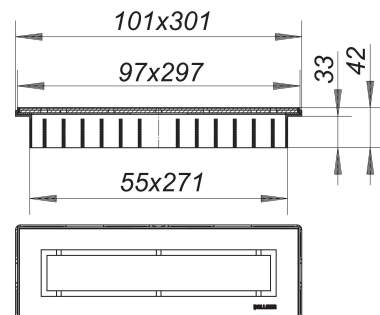

shower channel CeraNiveau red gold matt

Part number: 511058
GTIN: 4001636511058
Rebate group: 11

Description:

shower channel CeraNiveau red gold matt

for installation with drain body DallFlex, DallFlex Plan, DallFlex vertical and shower underlay DallFlex Compact, DallFlex Compact Plan.

height adjustable 11 to 38 mm with +/- 16 mm adjustment lengthways,

and +/- 6 mm in lateral direction, spigot ABS, frame 304 stainless steel, 300 x 100 mm

grate 304 stainless steel, PVD coating in red gold matt, load class K 3 (300 kg)