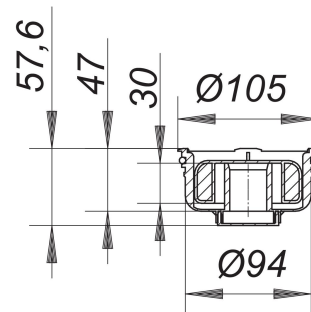

trap insert Primus, 30 mm, for frames 120 x 120 mm

Part number: 494993
GTIN: 4001636494993
Rebate group: 3

Description:

trap insert Primus, 30 mm, for frames 120 x 120 mm
spare part for floor drains TistoPrimus

Trap insert using a floating bell which sinks to seal the trap if water (30 mm) evaporates.

material
polypropylene

Spare parts:

513458 floor drain TistoPrimus K 12, DN 40, 12

513465 floor drain TistoPrimus C 12, DN 40, 12