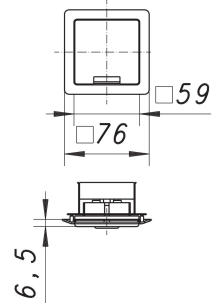

## power socket with hinged cover for 405 E and 406 E

Part number: 141736  
GTIN: 4001636141736  
Rebate group: 1

### Description:

power socket with hinged cover for 405 E and 406 E