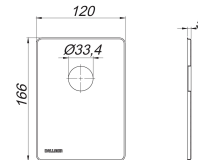

cover plate for HL 400, stainless steel, polished

Part number: 140517
GTIN: 4001636140517
Rebate group: 1

Description:

cover plate for HL 400, stainless steel, polished
polished stainless steel